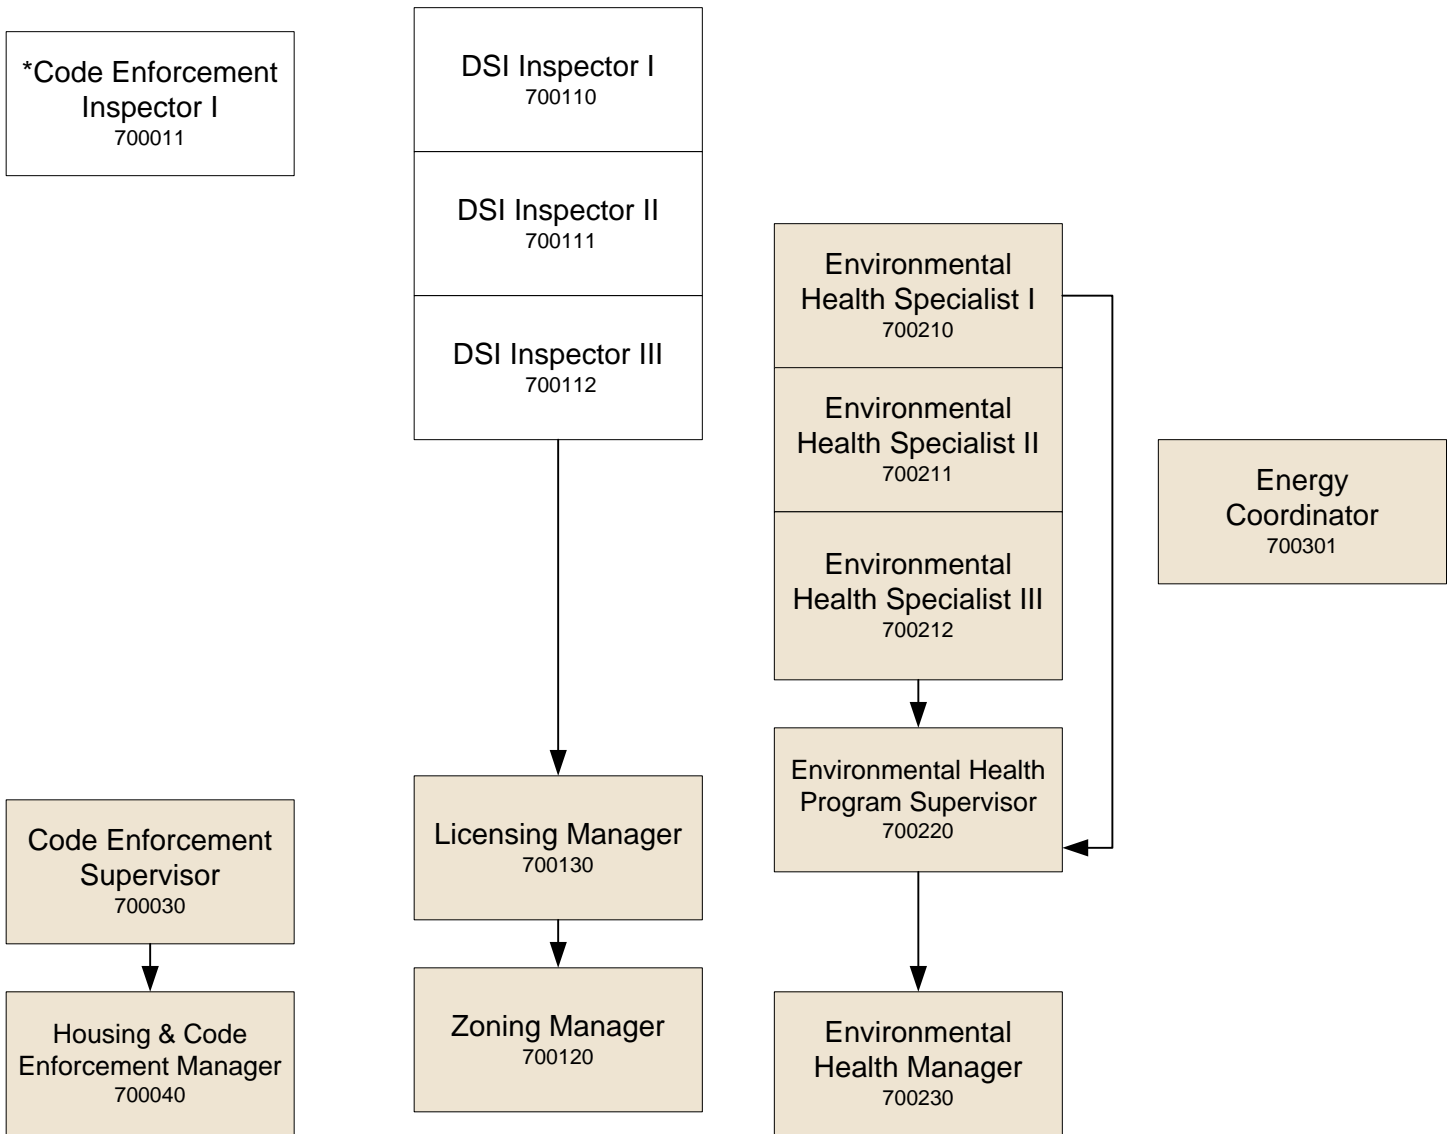

INSPECTIONS & BUILDING TRADES JOB FAMILY

Environmental Health & License Inspection Sub-Family

Key:

- Represents a single class title within a job family.
- Bachelor's degree required.
- Represents another job family that can be used as a bridge for moving into another job family.
- Represents a logical career ladder. Additional experiences, licenses, certifications, and/or education may be necessary. See job description for details.

Please note: Movement into "Starred" classes is not allowed.